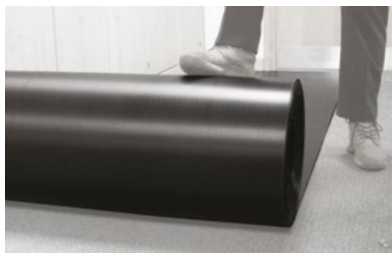

Protection Roll

Twin Wall Polypropylene

- Twin wall, fluted polypropylene offering the same protection as above, but supplied in 50m rolls
- Easy to transport

Protection Roll

#		
QFZ454	● Black	1m x 50m
QFZ455	○ Translucent	1m x 50m