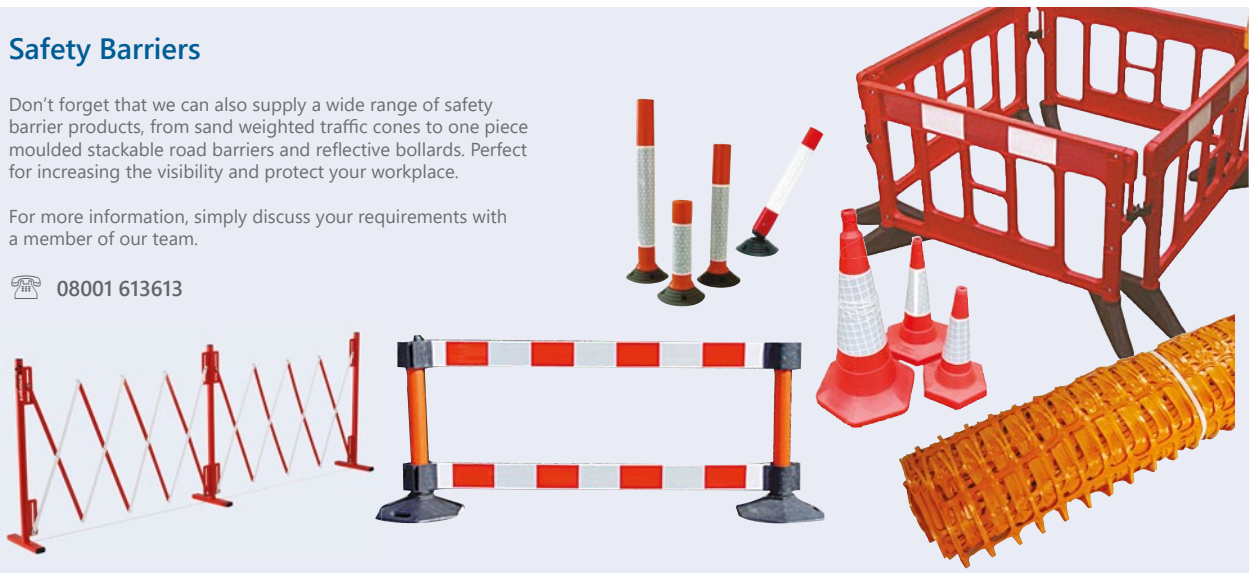

Line Marker Paint

Line Marker Paint

#

QJZ344	○ White
QJZ345	● Yellow
QJZ346	● Red
QJZ347	● Blue
QJZ348	● Green

- Aerosol spray applied marking paint
- Available in a variety of colours
- Ideal for spot marking & colour coding
- Semi-permanent lasting up to 3 months after application

Barrier Hazard Tape

- Non-adhesive, tough PVC barrier hazard tape
- Available in Red/White or Black/Yellow chevrons
- An inexpensive way of highlighting hazard areas

Barrier Hazard Tape

#

Self-Adhesive - 50mm x 33m	
QEH468	●● Black & Yellow
QEH311	●○ Red & White

#

Non-Adhesive - 75mm x 100m	
QEH389	●● Black & Yellow
QEH388	●○ Red & White

Safety Barriers

Don't forget that we can also supply a wide range of safety barrier products, from sand weighted traffic cones to one piece moulded stackable road barriers and reflective bollards. Perfect for increasing the visibility and protect your workplace.

For more information, simply discuss your requirements with a member of our team.

☎ 08001 613613

Safety

from page 108

We can supply everything from first aid kits, eye protection and gloves, to disposable overshoes, hard hats and high-vis clothing. Ideal for keeping working conditions safe whilst on-site or in the workshop.

For more information, simply discuss your requirements with a member of our team.

☎ 08001 613613

Discover more of our range of Safety equipment from page 86.

Safety Signs

from page 105

We can supply a huge range of signs that you are required to display to ensure your workplace meets regulations.

For more information, simply discuss your requirements with a member of our team.

☎ 08001 613613

Discover more of our range of Safety Signs from page 84.