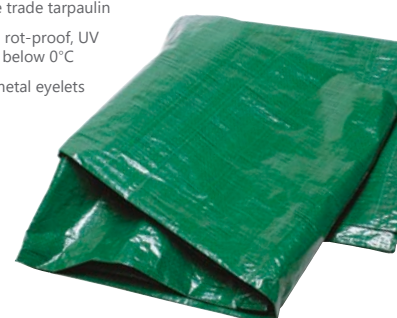

#

QJZ284 12' x 9' / 3.6 x 2.7m

QHZ285 24' x 3' / 7.3 x 0.9m

Stair Runner

Tarpaulin

Woven Polyethylene

- Heavy-duty multi-purpose trade tarpaulin
- Waterproof, tear-resistant, rot-proof, UV resistant and flexible even below 0°C
- Reinforced rope hems & metal eyelets every 1m/3ft