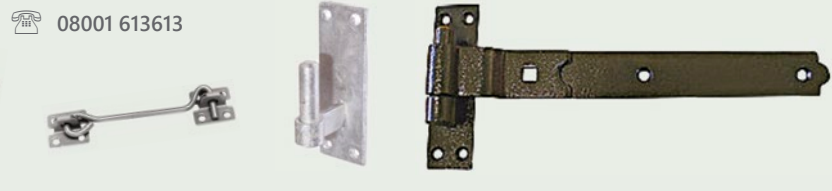

#	↔	#	↔
Galvanised		Black	
HCL531	8" / 200mm	HCL530	8" / 200mm
HCL533	10" / 250mm	HCL532	10" / 250mm
HCL535	12" / 300mm	HCL534	13" / 300mm

Hasp & Staple

Safety Pattern

Heavy Pattern Hasp & Staple

#	↔	#	↔
Galvanised		Black	
HCL517	3" / 75mm	HCL516	3" / 75mm
HCL519	4½" / 115mm	HCL518	4½" / 115mm
HCL521	6" / 150mm	HCL520	6" / 150mm

Hasp & Staple

Heavy Safety Pattern

Heavy Safety Pattern Hasp & Staple

#	↔	
HCL541	7" / 180mm	Zinc Plated
HCL540	7" / 180mm	Black

Can't find what you're looking for?

We are able to supply an even wider range of locking and gate hardware such as; tower bolts, garage door bolts, monkey tail bolts, hooks & bands, t-hinges, and latches.

For more information, simply discuss your requirements with a member of our team.

☎ 08001 613613

armorgard oxbox™

The **simple** and **dependable** solution to securing your tools and equipment.

Oxbox™ tool vaults offer dependable, a cost-effective security solution for your tools and equipment. Manufactured from 1.5 and 2.0mm steel and featuring quality fittings such as;